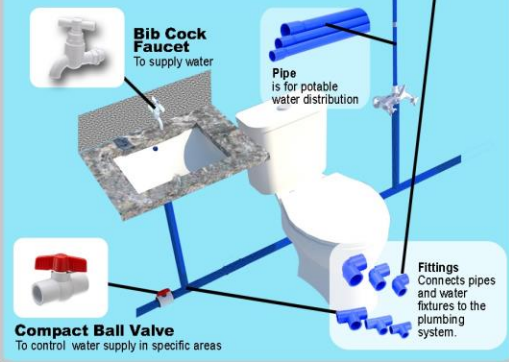

COMPLETES YOUR BATHROOM

Faucet Ball Type
recommended used for lavatory that doesn't required water modulation

Faucet w/hose bib
recommended used for garden hose