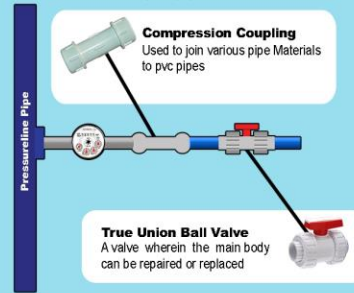

Service Connection

Quick connect to non pvc pipe

Clean off any excess cement with a dry rug

NELTEX PVC CEMENT

100 cc (50pcs. / box)
200 cc (40pcs. / box)
400 cc (20pcs. / box)
1 Gallon

Php 4, 028.50
Php 4, 578.00
Php 4, 097.80
Php 1, 421.92

Use only Neltext PVC Cement for jointing NELTEX pipes and fittings.

Neltext Development Company, Inc.
26th Floor Unit A
Washington Tower,
Asiaworld City, Tambo,
Parañaque

Tel. No.: (632) 879-7777
Fax No.: (632) 879-3777