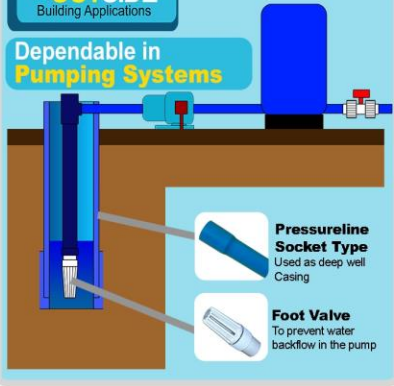

VALVES

Foot Valves				Check Valves		
DN	QTY/ BOX	PRICE SOCKET	PRICE THREAD	QTY/ BOX	Price Socket/pc	Price Thread/pc
20mm	30	110.00	120.00	6	153.00	166.77
25mm	30	115.00	125.00	6	182.00	198.38
32mm	30	120.00	130.00	6	275.00	300.02
40mm	10	385.00	420.00	1		1,022.00
50mm	10	440.00	480.00	1		1,478.00
63mm	10	470.00	510.00	1		2,349.00

PRESSURLINE SOCKET TYPE

PNS 65

ND	DN	Min. PIPE THICKNESS	LENGTH	PRICE
2"	63mm	3.6mm	6m	954.59

DN	Compact Ball Valves			True Union Ball Valves			Compression Coupling	
	QTY/ BOX	Price Socket/pc	Price Thread/pc	QTY/ BOX	Price Socket/pc	Price Thread/pc	QTY/ BOX	Price Socket/pc
20mm	24	40.00	45.00	6	140.00	150.00	12	97.00
25mm	24	65.00	70.00	6	245.00	265.00	12	110.00
32mm	24	100.00	110.00	6	355.00	385.00	12	149.00
40mm	10	135.00	145.00	10	550.00	595.00		
50mm	10	185.00	200.00	10	780.00	845.00		
63mm	10	285.00	310.00	10	1290.00	1400.00		
90mm	1	2895.00	3135.00	1	3825.00	4150.00		
110mm	1	6650.00	7085.00	1	5495.00	5950.00		

ADAPTABLE
in **OUTSIDE**
Building Applications

Connects to
NON-PVC PIPES!